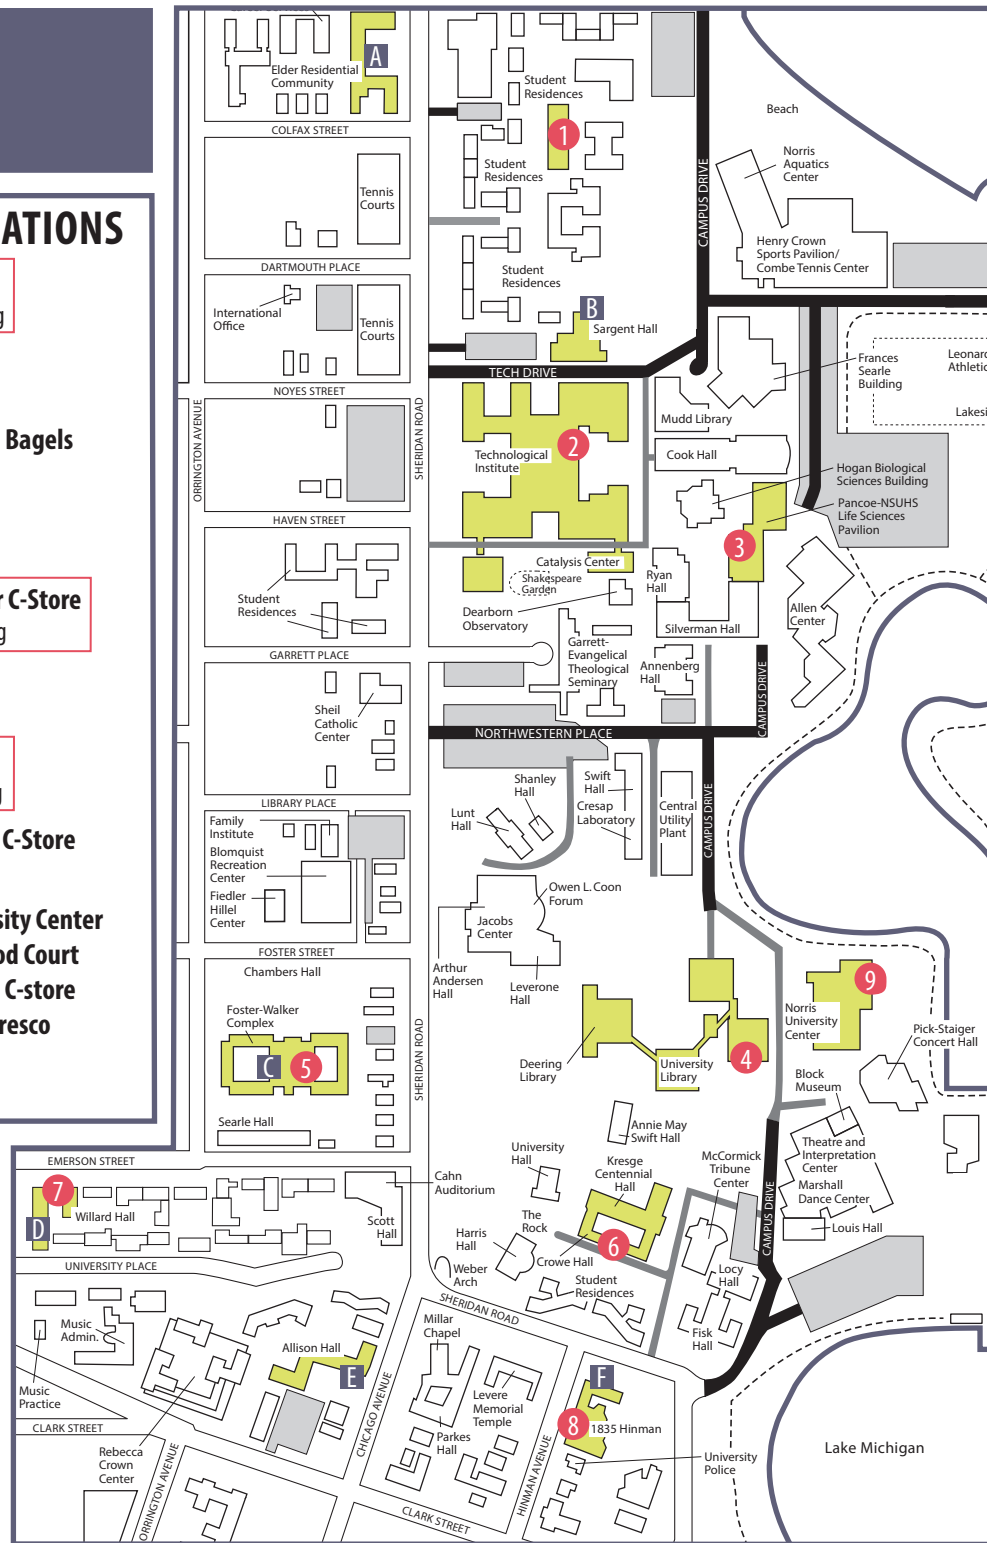

RESIDENT DINING

A Elder

B Sargent

C Foster-Walker
Late Night Dining

D Willard

E Allison

F 1835 Hinman

RETAIL LOCATIONS

1 Lisa's Cafe
Late Night Dining

2 Tech Express

3 Einstein Bros. Bagels

4 Plaza Café

5 Foster-Walker C-Store
Late Night Dining

6 Crowe Café

7 Fran's Café
Late Night Dining

8 1835 Hinman C-Store

9 Norris University Center
Willie's Food Court
Paws 'n Go C-store
Frontera Fresco
Starbucks
Subway

Use your meal plan at any of our locations on campus. For menus, hours, and specials visit us at www.nucuisine.com.

WildCat Meal Pack

No meal plan? Get 10 dining hall meals and 25 WildCat Points for \$100 with the WildCat Meal Pack.

DINING ON CAMPUS

NUCUSINE AT NORTHWESTERN UNIVERSITY

WildCat

Meal Pack

No meal plan? Check out the benefits of a WildCat Meal Pack at www.nucuisine.com